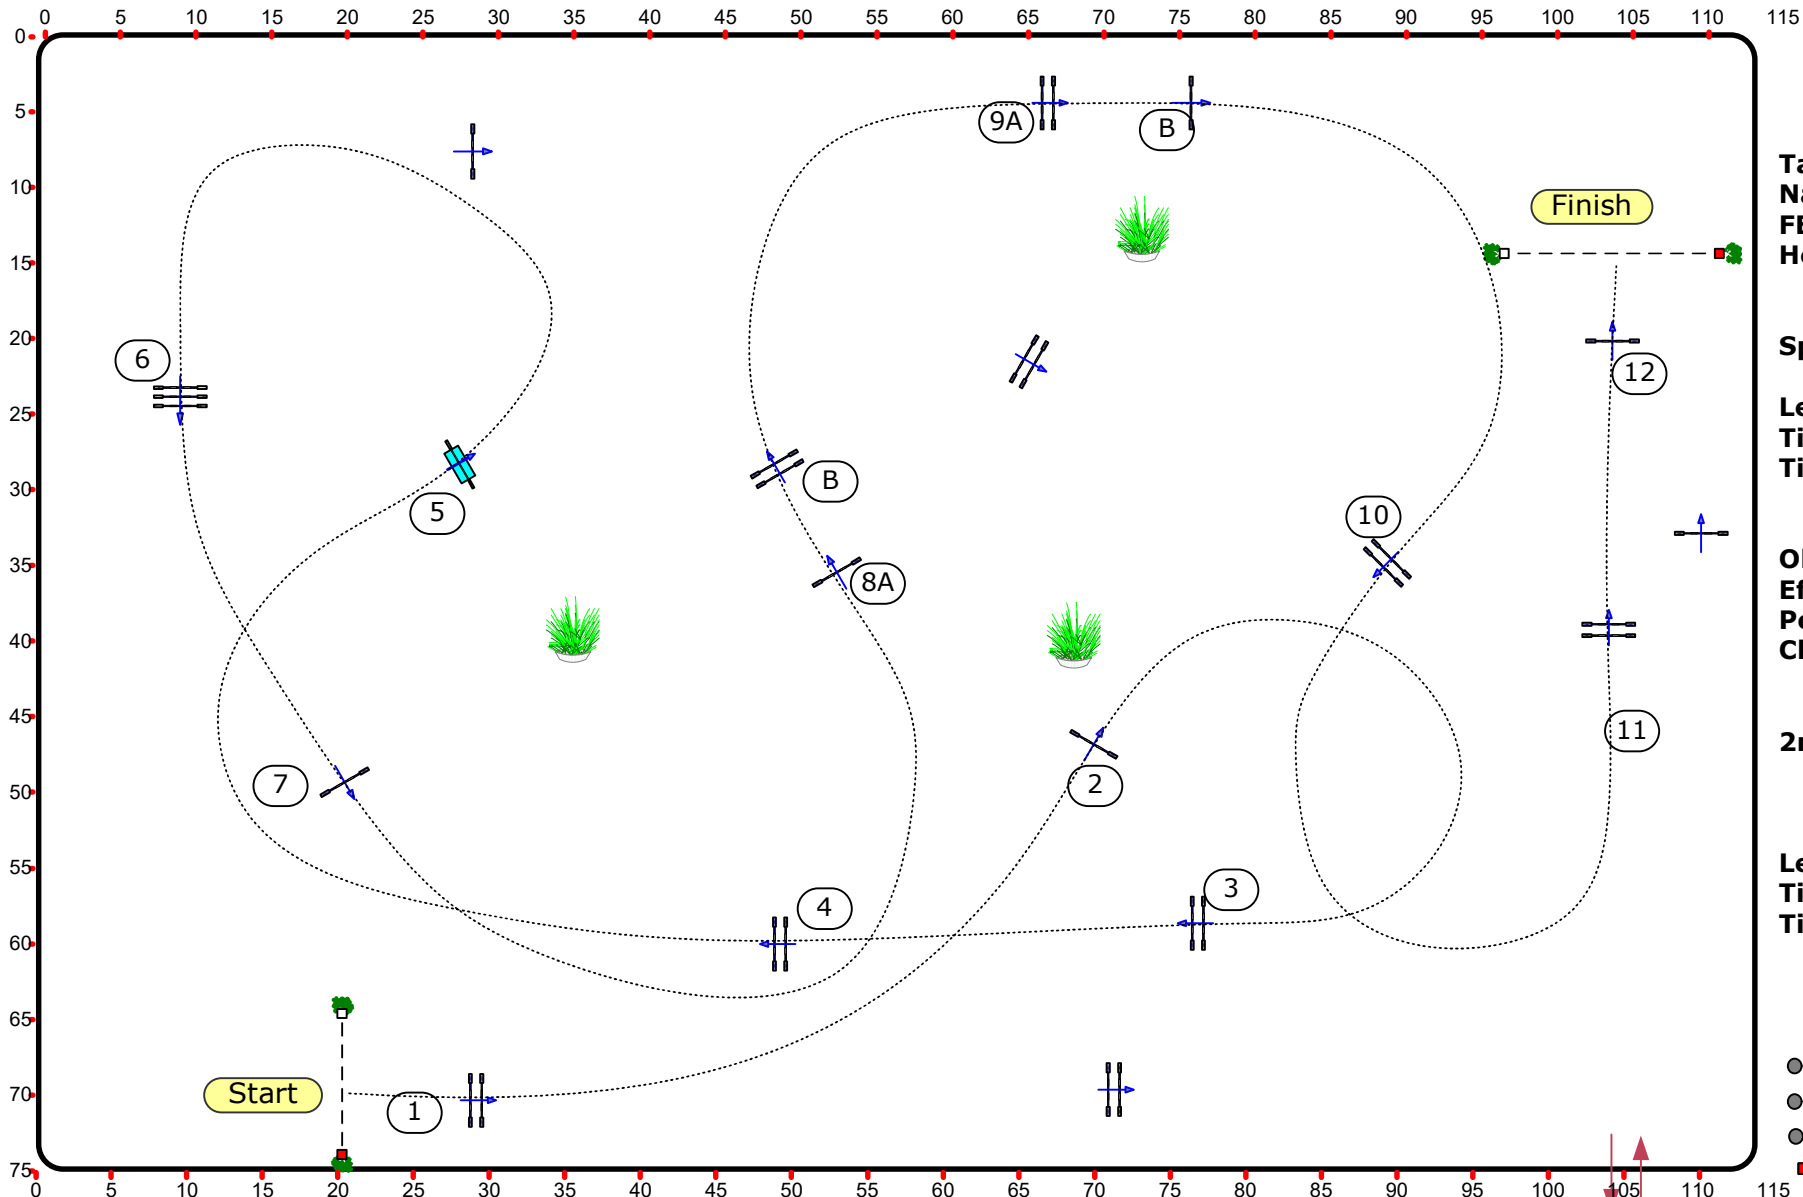

Emirates Equestrian Center

CSI** 2021

اتحاد الإمارات للفروسية والسباق
UAE Equestrian and Racing Federation

Big Tour 140

Competition against the clock

2

Table: A
National RG:
FEI RG / Art. 238.2.1
Height: 1.40 m

Speed: 350 m/min

Length: 475 m
Time allowed: 82 sec
Time limit: 164 sec

Obstacles: 12
Efforts: 14
Penalty sec
Closed combination:

2nd Phase:

Length: 0 m
Time allowed: 0 sec
Time limit: 0 sec

- Volker Schmidt GER
- Intl. Course Designer
- Abdul Rauf UAE