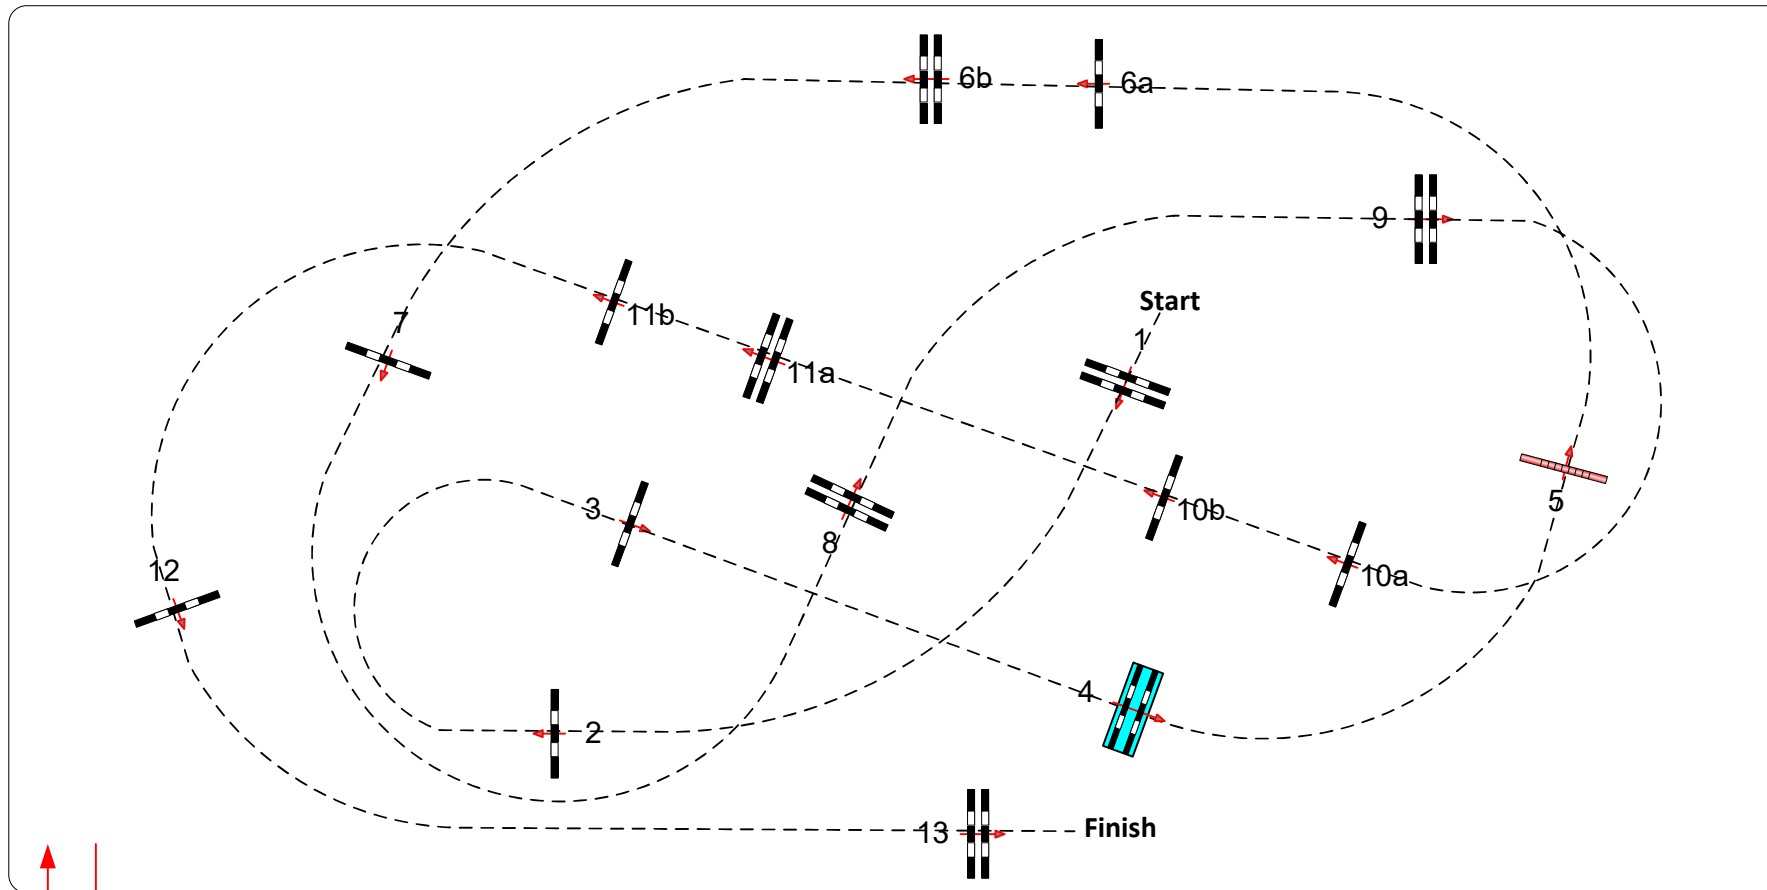

CSI4*-W ,CSIYH1*,CSIY-A, CSIJ-A,CSICH-A ABUDHABI (UAE) 21-24December2023

10

Class No.: 10

CSI4*-W

Competition against the clock

Saturday, 23 December 2023

Table: A
National RG:
FEI RG / Art. 238.2.1
Height: 1,45 m

Speed: 375 m/min
Length: 520 m
Time allowed: 84 sec
Time limit: 168 sec

Obstacles: 13
Efforts: 16
Penalty sec:
Closed combination:

Course Designer
Peter Schumacher (GER) Teem yousif & Ali