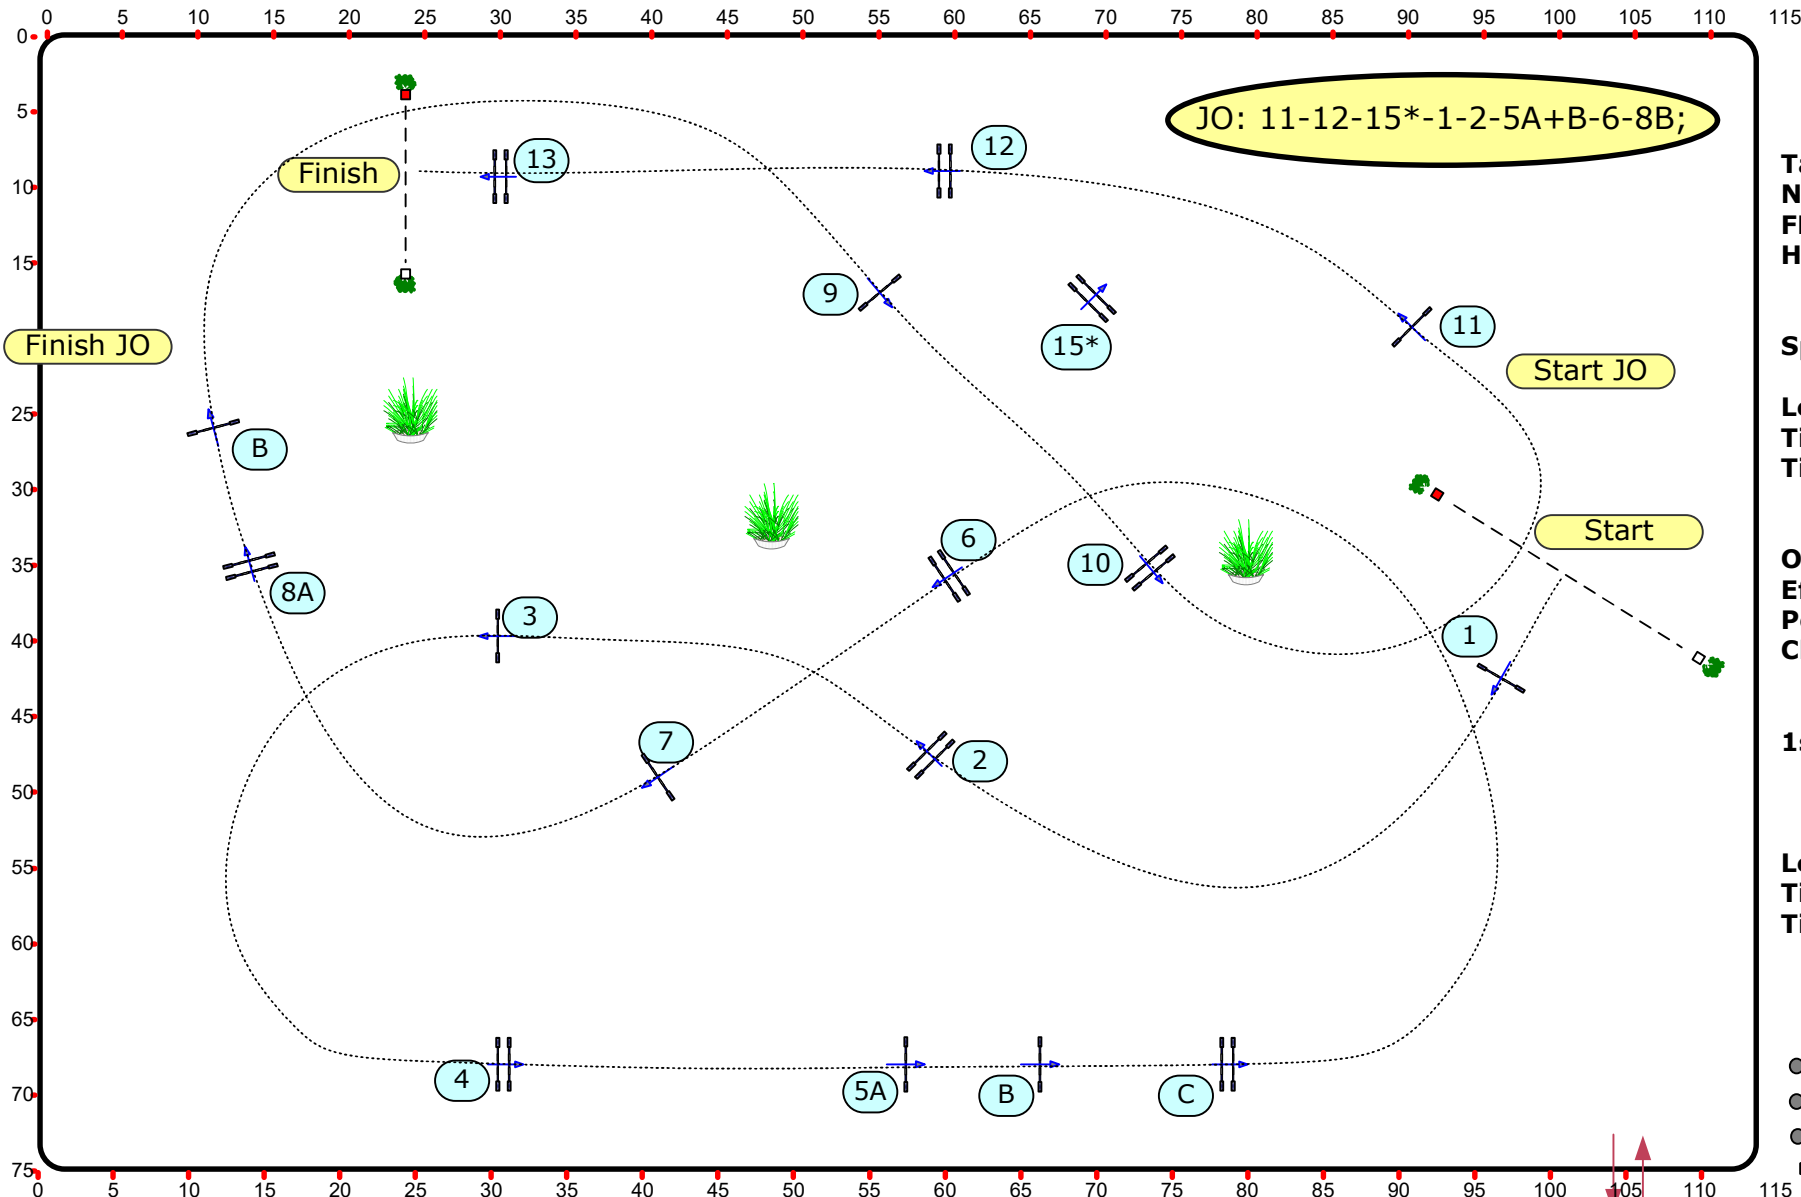

Emirates Equestrian Center

CSI** 2021

اتحاد الإمارات للفروسية والسباق
UAE Equestrian and Racing Federation

Big Tour

Competition with JO

3

Table: A
National RG:
FEI RG / Art. 238.2.2
Height: 1.45 m

Speed: 375 m/min

Length: 495 m
Time allowed: 80 sec
Time limit: 160 sec

Obstacles: 12
Efforts: 15
Penalty sec
Closed combination:

1st Jump-off:

Length: 355 m
Time allowed: 57 sec
Time limit: 114 sec

- Volker Schmidt GER
- Intl. Course Designer
- Abdul Rauf UAE